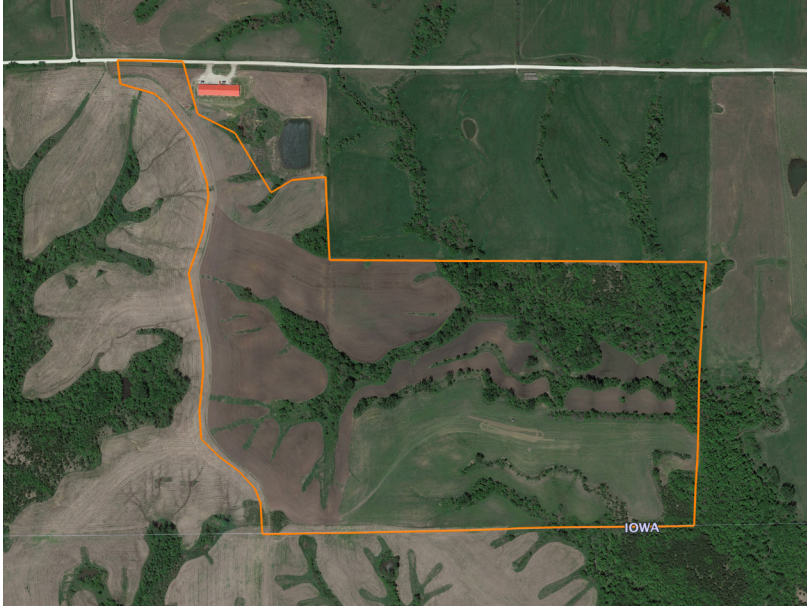

# LOTTS CREEK RIDGE FARM

COUNTY: **RINGGOLD**  
STATE: **IOWA**  
ACRES: **162**

## PROPERTY FEATURES

- Approximately 100 +/- tillable acres
- Excellent well-maintained fence
- Agricultural cash lease income of approximately \$18,720 through 2026
- Final FSA acreage to be determined following survey and parcel split
- Potential for additional hunting lease income
- Strong alfalfa production history
- Opportunity for food plots
- Beautiful gated entrance
- Mature hardwood timber
- 45 +/- acres of timber
- Excellent whitetail deer habitat
- Strong turkey population