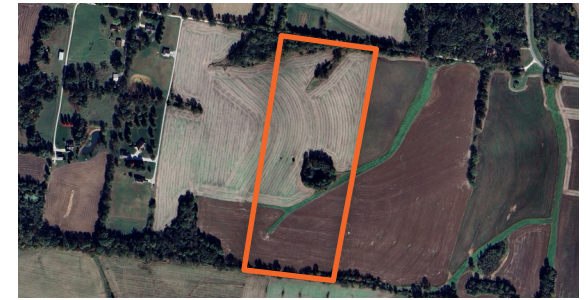

# BEAUTIFUL 31.5 ACRE TRACTS JUST OUTSIDE O'FALLON

COUNTY: **SAINT CHARLES**  
STATE: **MISSOURI**  
ACRES: **31.5 - TRACT 2**

## PROPERTY FEATURES

- Great views
- Country living
- Build sites
- Hunting
- Suitable for horses
- Tillable income
- Investment property
- County road frontage
- Minutes from O'Fallon

For more information, contact: