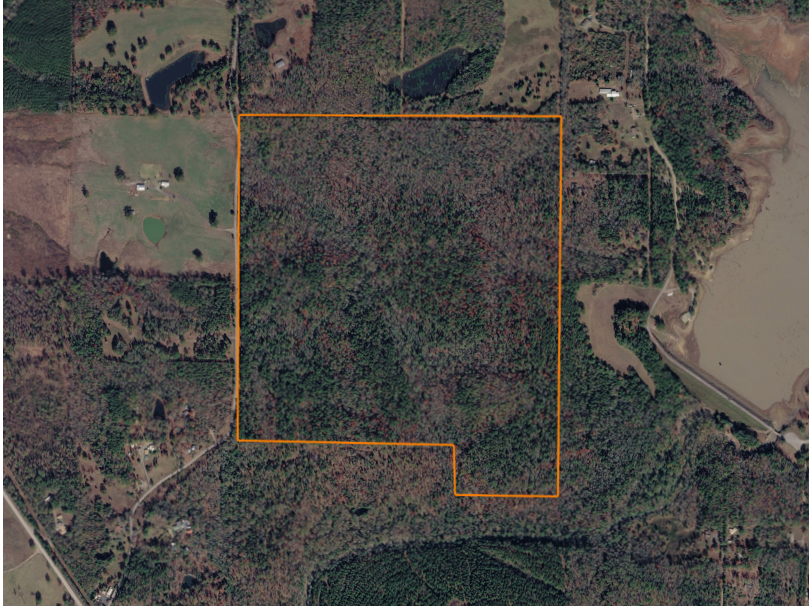

LAND FOR SALE

MATURE TIMBERLAND WITH GREAT TOPOGRAPHY

COUNTY: **POLK**
STATE: **ARKANSAS**
ACRES: **170**

PROPERTY FEATURES

- Mature timber throughout
- County Road 47 frontage
- Lake Wilhelmina adjoining
- Power available
- Seasonal streams
- Great build sites
- Old roads and trails
- Old homestead with historic barn
- 10 minutes to Mena