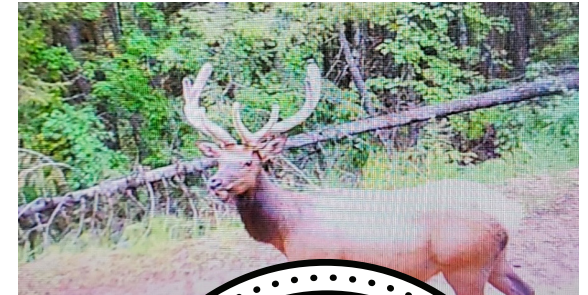

LAND FOR SALE

15.38 +/- ACRES OF PRIVATE MONTANA MOUNTAIN VIEWS

COUNTY: **MINERAL**
STATE: **MONTANA**
ACRES: **15.38**

PROPERTY FEATURES

- Remote cabin build site
- Private timbered property
- Borders Lolo National Forest
- Incredible views
- Great hunting, elk, deer, bear, mountain lion
- Private easement access
- Old mining claim
- Endless adventures
- Only a few neighbors
- 20 minutes to Superior, MT