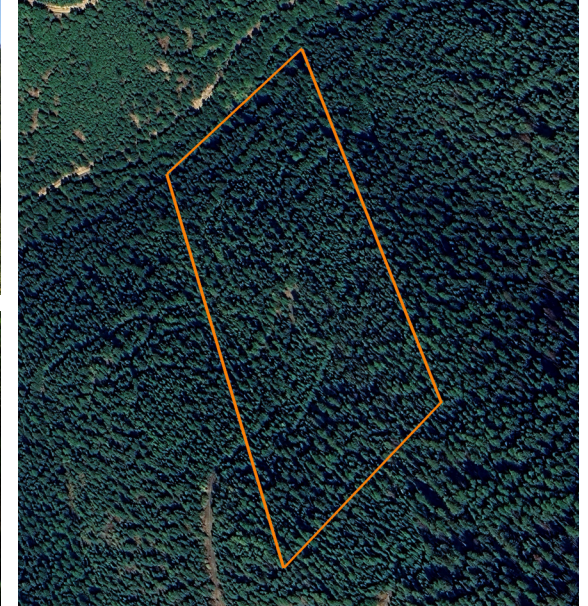

LAND FOR SALE

15.38 +/- ACRES OF PRIVATE MONTANA MOUNTAIN VIEWS

COUNTY: **MINERAL**
STATE: **MONTANA**
ACRES: **15.38**

PROPERTY FEATURES

- Remote cabin build site
- Private timbered property
- Borders Lolo National Forest
- Incredible views
- Great hunting, elk, deer, bear, mountain lion
- Private easement access
- Old mining claim
- Endless adventures
- Only a few neighbors
- 20 minutes to Superior, MT