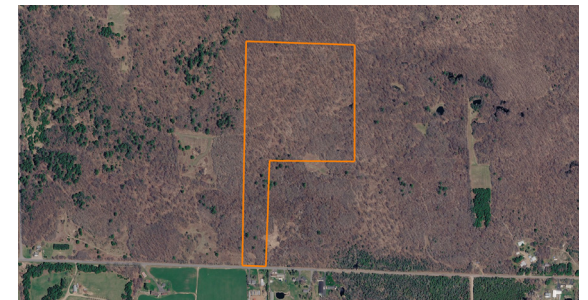

LAND FOR SALE

AWESOME TIMBER AND HUNTING PARCEL IN RINGLE, WISCONSIN

COUNTY: **MARATHON**
STATE: **WISCONSIN**
ACRES: **49**

PROPERTY FEATURES

- 100% high, dry, buildable land in Marathon County
- Mature timber - loaded with oak and mature aspen
- Rolling ridges and benches throughout
- Excellent hunting history
- Farmland to the south
- Loaded with deer sign
- Deer, turkey, grouse, and more in high numbers
- Access off paved road with power
- Additional acreage available
- Close proximity to Wausau, WI