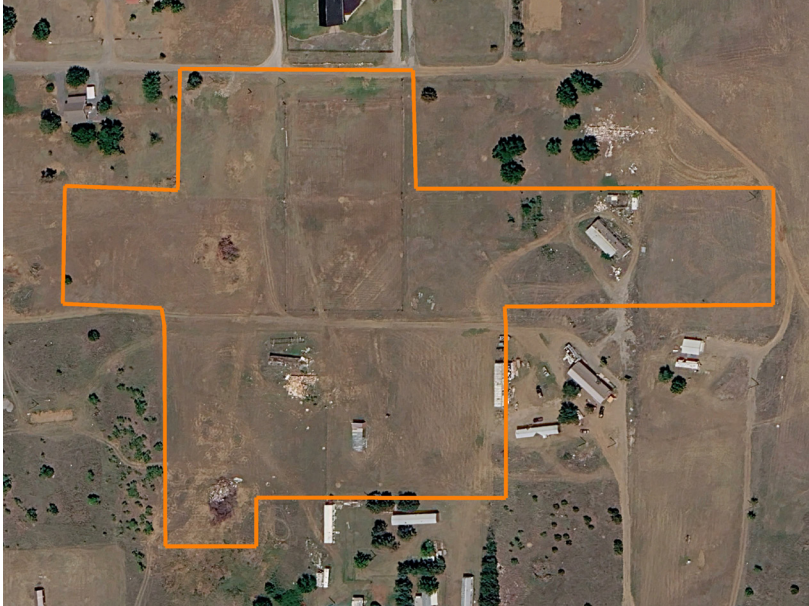

# GREAT HOMESITE ON 12.5 ACRES WITH A BEAUTIFUL VIEW OF TOM STEED LAKE

COUNTY: **KIOWA**  
STATE: **OKLAHOMA**  
ACRES: **12.5**

## PROPERTY FEATURES

- Conveniently located just north of Tom Steed Lake in the Cold Springs area, nestled in the Wichita Mountains
- Electricity available on-site; water service from Roosevelt, OK
- Fairly level ground for easy building and landscaping
- Plenty of space for gardening, outdoor activities, and recreational use
- Excellent fishing opportunities at nearby Tom Steed Lake
- Close proximity to Tom Steed Lake Wildlife Management Area for hunting and fishing
- Enjoy a peaceful, rural lifestyle with ample space between neighbors
- 45 minutes to Lawton, Oklahoma; 1 hour and 50 minutes to Oklahoma City