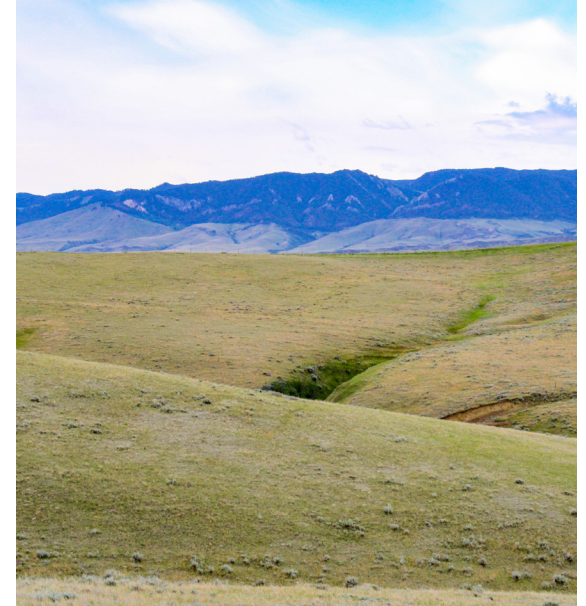

LAND FOR SALE

37.5 ACRE PROPERTY WITH BIGHORN MOUNTAIN VIEWS

COUNTY: **JOHNSON**
STATE: **WYOMING**
ACRES: **37.5**

PROPERTY FEATURES

- Stunning surroundings
- Bighorn Mountains views
- Lake DeSmet views
- Road access on 2 sides
- Multiple build site options
- Leveled build site in Place
- Electric service
- Perimeter fenced
- No HOA/covenants
- Surveyed parcel
- 10 minutes to Buffalo
- Additional acreage available