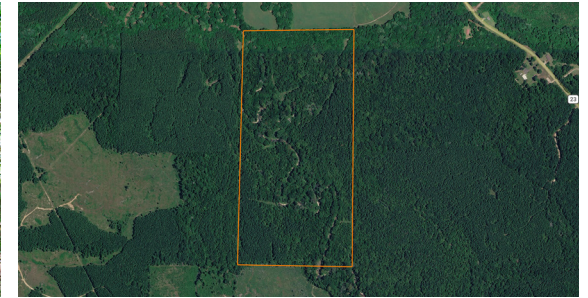

# 80 ACRES ON TALLAHOMA CREEK WITH MATURE PINES AND HARDWOOD TIMBER

COUNTY: **JASPER**  
STATE: **MISSISSIPPI**  
ACRES: **80**

## PROPERTY FEATURES

- Secure gated entrance with deeded easement access for privacy and convenience
- Tallahoma Creek flows through the property, providing year-round water and scenic beauty
- Approximately 25-year-old pine plantation offering current and future timber value
- Mixed hardwood timber creates excellent wildlife habitat and diverse cover
- Established food plots strategically placed to attract and hold deer and turkey
- Outstanding recreational tract with excellent hunting opportunities