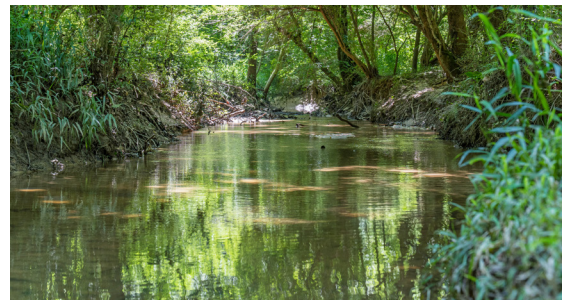

## PROPERTY FEATURES

- Secure gated entrance with deeded easement access for privacy and convenience
- Tallahoma Creek flows through the property, providing year-round water and scenic beauty
- Approximately 25-year-old pine plantation offering current and future timber value
- Mixed hardwood timber creates excellent wildlife habitat and diverse cover
- Established food plots strategically placed to attract and hold deer and turkey
- Outstanding recreational tract with excellent hunting opportunities