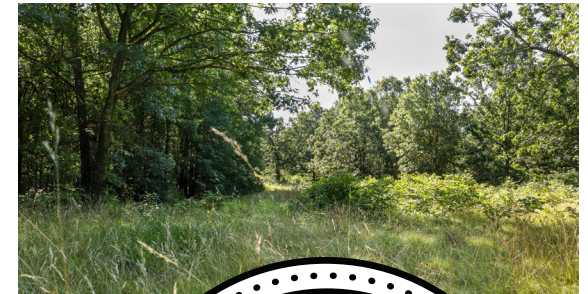

LAND FOR SALE

AFFORDABLE BARRY COUNTY TIMBER TRACT

COUNTY: **BARRY**
STATE: **MISSOURI**
ACRES: **49**

PROPERTY FEATURES

- 49 +/- acres
- Great hunting potential
- Timber tract
- No restrictions
- Accessed by deeded easement
- Secluded setting
- 2024 Taxes were \$45.47
- Crane School District
- 20 minutes from Table Rock Lake access
- 50 minutes from Branson, MO
- 1 hour from Springfield, MO