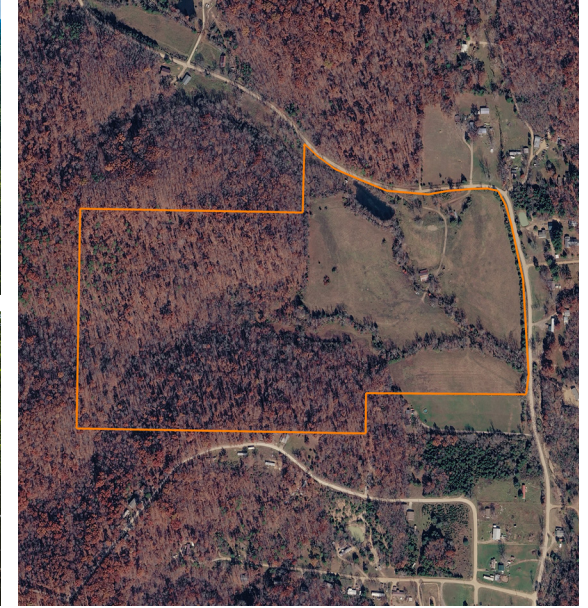

LAND FOR SALE

80 ACRES WITH GREAT MIX OF PASTURE AND TIMBER WITH UTILITIES ON SITE

COUNTY: **WAYNE**
STATE: **MISSOURI**
ACRES: **80**

PROPERTY FEATURES

- 30 +/- acres fenced pasture
- Hardwood timber
- Stocked pond
- Spring-fed Lick Branch Creek
- Older barn
- Great hunting
- Utilities in place
- No restrictions
- Great county road frontage
- Multiple access points off road frontage
- Close proximity to Clearwater Lake
- 2 hours from St. Louis, MO