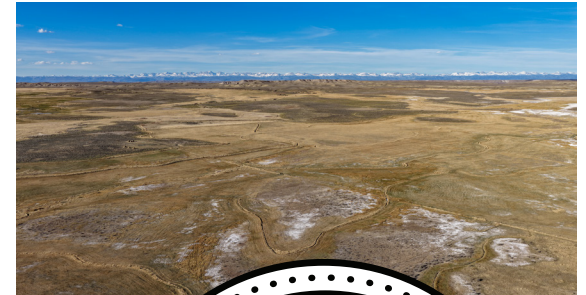

# 30 +/- ACRES OF UNRESTRICTED LAND IN SOUTHWEST WYOMING

COUNTY: **SUBLETTE**  
STATE: **WYOMING**  
ACRES: **30**

## PROPERTY FEATURES

- Mountain views
- Level ground
- Corral
- Storage shed
- Unrestricted land
- Fully fenced
- Year-round creek
- Deer and antelope
- 120,000 acres of BLM 2 minutes away
- 5 minutes to Big Piney
- 30 minutes to Pinedale