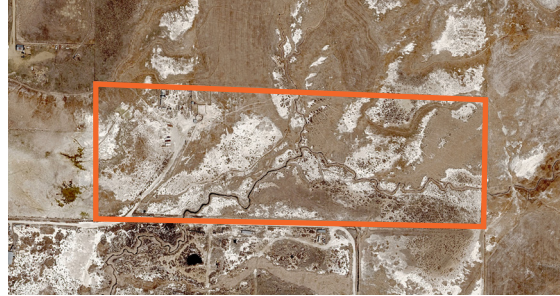

# 30 +/- ACRES OF UNRESTRICTED LAND IN SOUTHWEST WYOMING

COUNTY: **SUBLETTE**  
STATE: **WYOMING**  
ACRES: **30**

## PROPERTY FEATURES

- Mountain views
- Level ground
- Corral
- Storage shed
- Unrestricted land
- Fully fenced
- Year-round creek
- Deer and antelope
- 120,000 acres of BLM 2 minutes away
- 5 minutes to Big Piney
- 30 minutes to Pinedale