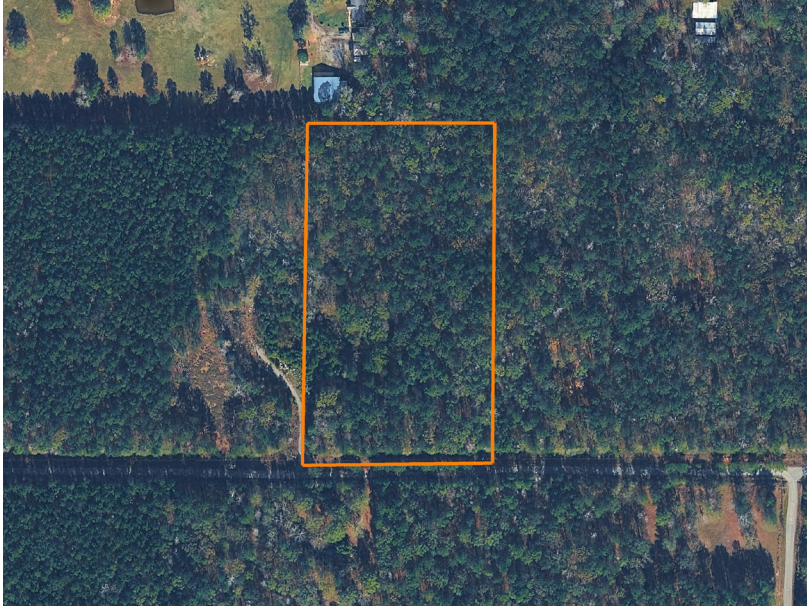

# BEAUTIFUL TIMBERED ACREAGE NEAR LITTLE ROCK METRO

COUNTY: **SALINE**  
STATE: **ARKANSAS**  
ACRES: **5.98**

## PROPERTY FEATURES

- 5.98 +/- acres
- County road frontage
- No restrictions
- Electricity on property
- Mature hardwoods
- Healthy deer population
- Very level topography
- No flood plain
- 12 miles to Little Rock
- 16 miles to Bryant