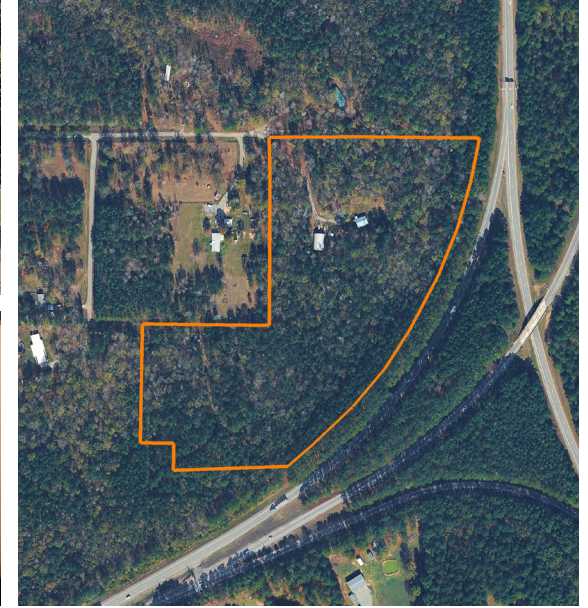

# QUIET COUNTRY ESCAPE MINUTES FROM METRO

COUNTY: **SALINE**  
STATE: **ARKANSAS**  
ACRES: **20**

## PROPERTY FEATURES

- 20 +/- acres
- 1,300 sq. ft. home
- 2,400 sq. ft. shop
- Mature mixed timber
- Great deer hunting
- Wet-weather creek
- Well-maintained gravel road access
- Private driveway
- 15 miles to Little Rock
- 20 miles to Sheridan