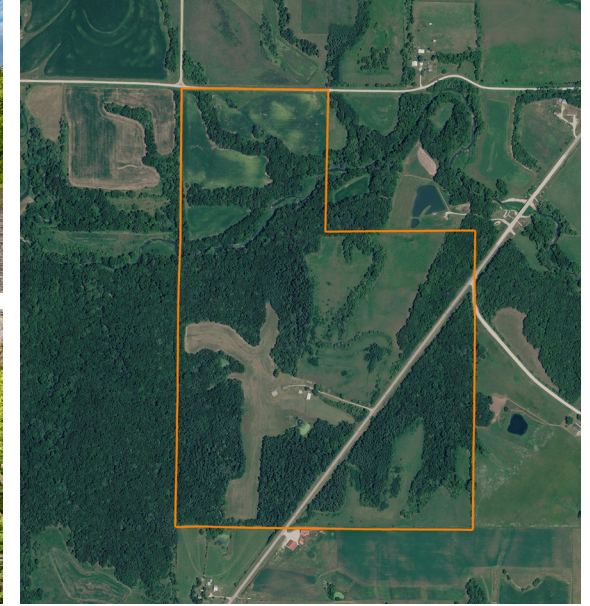

# 198 +/- ACRES OF MADISON COUNTY PARADISE

COUNTY: **MADISON**  
STATE: **IOWA**  
ACRES: **198**

## PROPERTY FEATURES

- Approximately 110 +/- acres of mature hardwood timber
- Approximately 37 +/- acres currently in crop production
- 39.29 acres enrolled in CRP, generating \$8,333 annually
- 1/4-acre pond tucked into the landscape
- Outstanding deer and turkey habitat with proven hunting potential
- 24.83 acres enrolled in CP33
- 14.46 acres enrolled in CP1
- 1,146 square feet 1-story home
- 2 bedrooms, 2 full bathrooms
- Full basement
- 24'x30' detached garage
- 30'x50' steel utility building