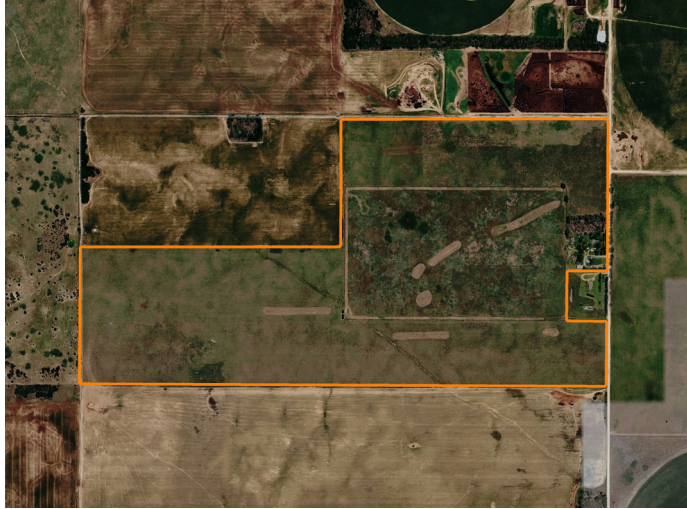

LAND FOR SALE

KANSAS HUNTING LODGE ON 235 ACRE HABITAT

PROPERTY FEATURES

- Wild pheasants
- Bobwhite quail
- CRP habitat
- Food plots
- Water sources
- Mowed trails
- Plum thickets
- Deer bedding
- Hunting blinds
- Bird cleaning shed