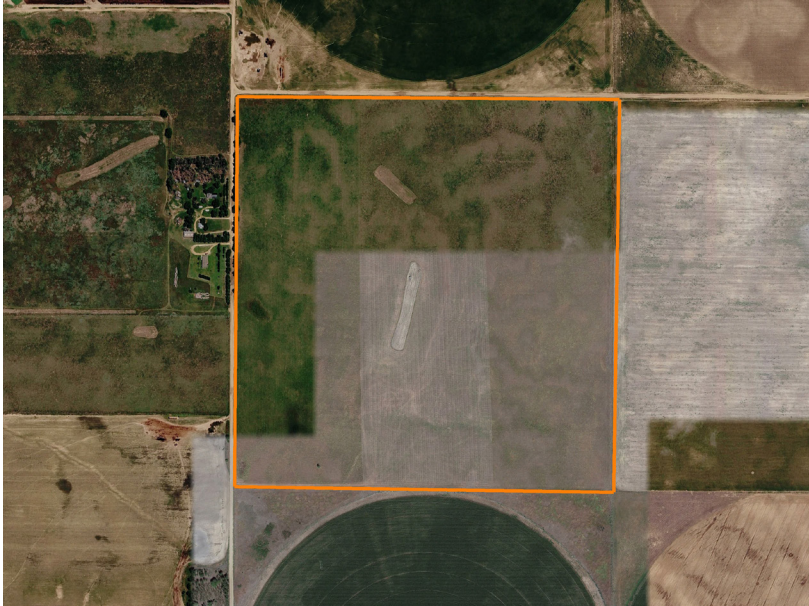

LAND FOR SALE

KIOWA COUNTY RECREATION CRP 150

COUNTY: **KIOWA**
STATE: **KANSAS**
ACRES: **150.8**

PROPERTY FEATURES

- Wyrick Farms
- Wild pheasant
- Bobwhite quail
- Whitetail deer
- Native grass
- Wildlife habitat
- Rolling terrain
- Hunting property
- Natural corridors
- Recreational investment
- Upland bird hunting
- Quiet setting
- Large surrounding farms