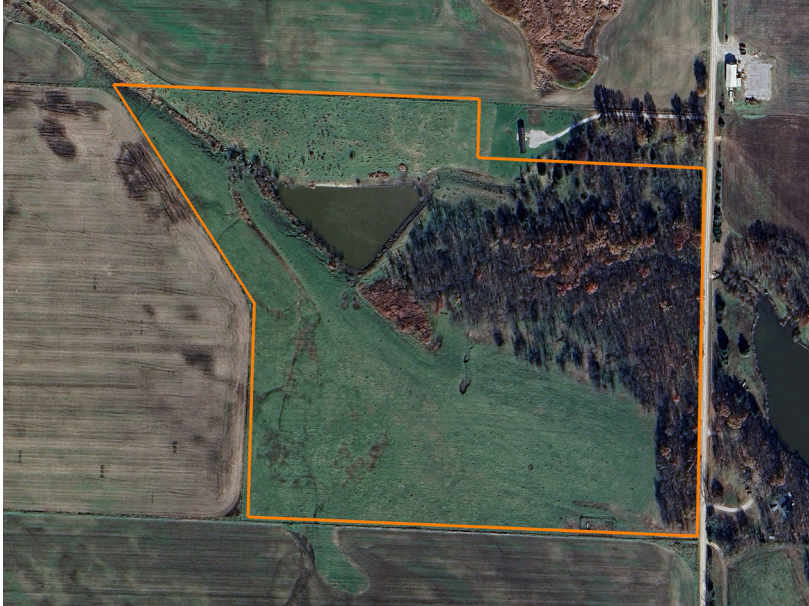

# BEAUTIFUL COMBINATION TRACT WITH DIVERSE FEATURES

COUNTY: **BATES**  
STATE: **MISSOURI**  
ACRES: **42**

## PROPERTY FEATURES

- 25 +/- acres open pasture
- 12 +/- acres wooded valley
- 1.6-acre stocked pond
- Wildlife
- Wet-weather creek
- Rolling topography
- Livestock-ready
- Beautiful homesites
- Outside city limits
- Minutes from 69 Highway
- 1.5 miles from blacktop
- 45 minutes from Overland Park
- Under an hour from Kansas City