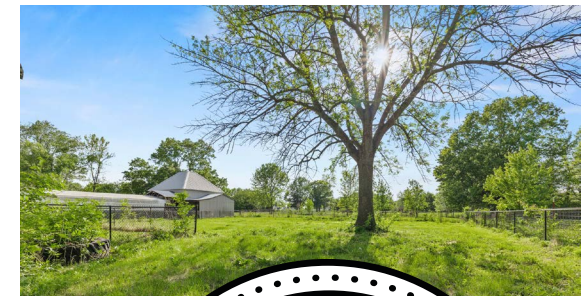

# AFFORDABLE STARTER HOME IN BARTON COUNTY, MISSOURI

COUNTY: **BARTON**  
STATE: **MISSOURI**  
ACRES: **.44**

## PROPERTY FEATURES

- Traditional home with character
- 2 bedroom and 1 bathroom
- Beautiful trim and wood details
- Fenced backyard
- 1-car detached garage
- Storage shed
- Potting shed
- Central heat
- 20-minute drive to Lamar, MO
- 1 hour to Springfield, MO