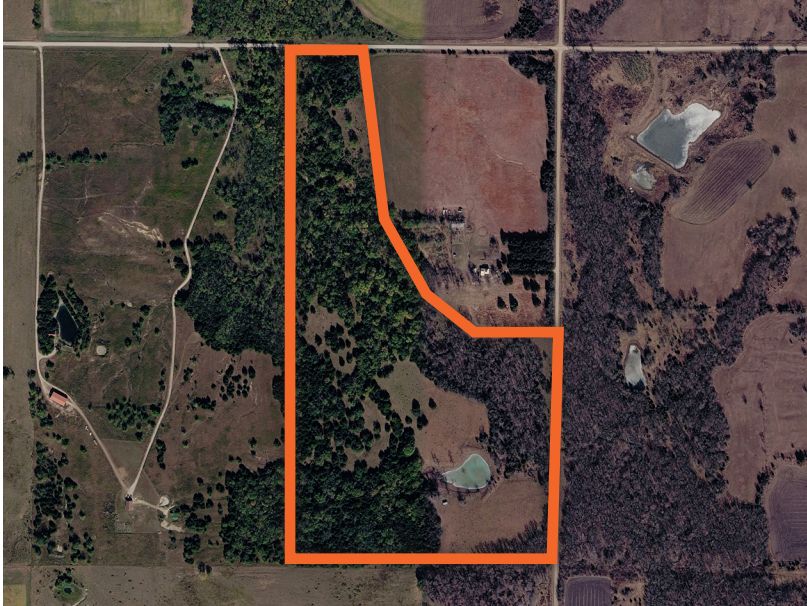

# RUT FUNNEL RECREATIONAL FARM SOUTH OF KINCAID

COUNTY: **ANDERSON**  
STATE: **KANSAS**  
ACRES: **52**

## PROPERTY FEATURES

- 52 acres located just southwest of Kincaid, Kansas
- Mostly wooded/timbered property
- Small open meadow
- 1-acre pond providing a consistent water source
- Wet weather creek running through most of the property
- Natural funnel created by timber, creek, and meadow
- Strong deer hunting setup, especially during the rut
- History of mature bucks on the property
- Road frontage on the north and east sides
- Gated access on the east side
- Good access with multiple entry points