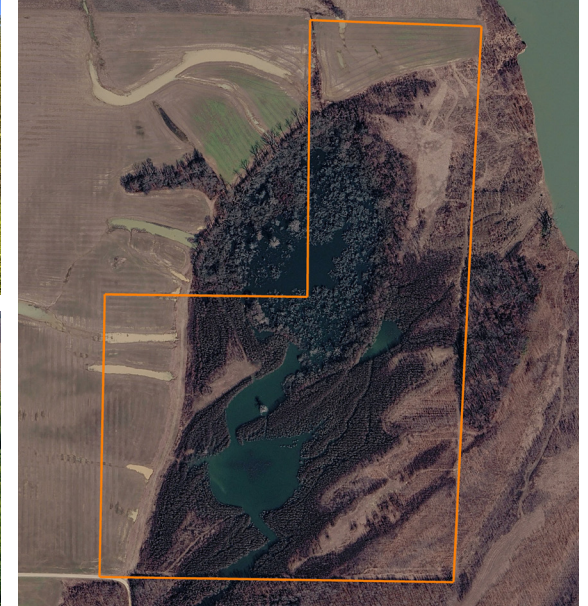

# WHITE RIVER DUCK HUNTING TRACT NEAR BRADFORD, ARKANSAS

COUNTY: **WHITE**  
STATE: **ARKANSAS**  
ACRES: **72**

## PROPERTY FEATURES

- Less than 100 yards from the White River
- Located in a major migratory flyway
- Established trail system for easy access throughout the property
- Multiple cleared duck holes ready for hunting setups
- Excellent natural duck habitat with strong waterfowl potential
- Planted CRP providing cover, food sources, and habitat diversity
- Naturally floods, enhancing waterfowl attraction and holding capability
- Surrounded by productive rice and soybean farms that support wildlife activity
- Conveniently located just 3 miles from Bradford, AR