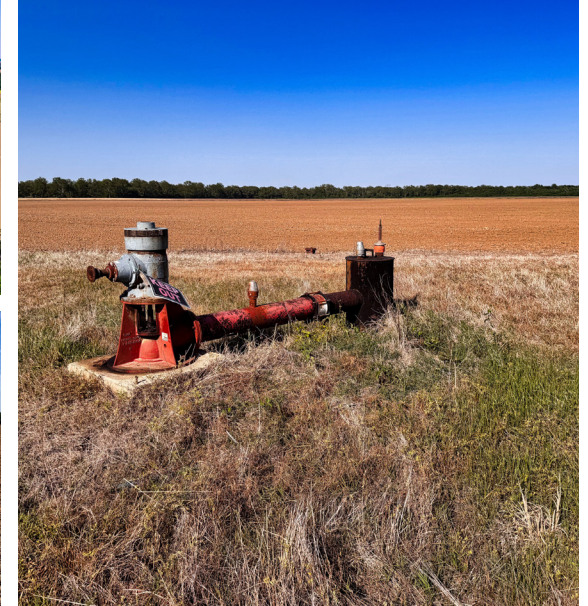

LAND FOR SALE

PRECISION LEVELED RICE FARM NEAR WHITE RIVER WITH DUCK HUNTING

COUNTY: **WHITE**
STATE: **ARKANSAS**
ACRES: **64**

PROPERTY FEATURES

- Precision leveled for optimal water control and farming efficiency
- Proven history of rice and soybean rotation
- Strong water-holding soils ideal for rice production (Kobel & Commerce)
- Consistent yield potential supported by layout and topography
- Located within 1 mile of the White River
- Positioned in a major migratory flyway with strong duck hunting potential
- Natural water characteristics enhance the ability to attract and hold waterfowl
- Adjoins an additional 368 +/- acre rice/soybean farm also available