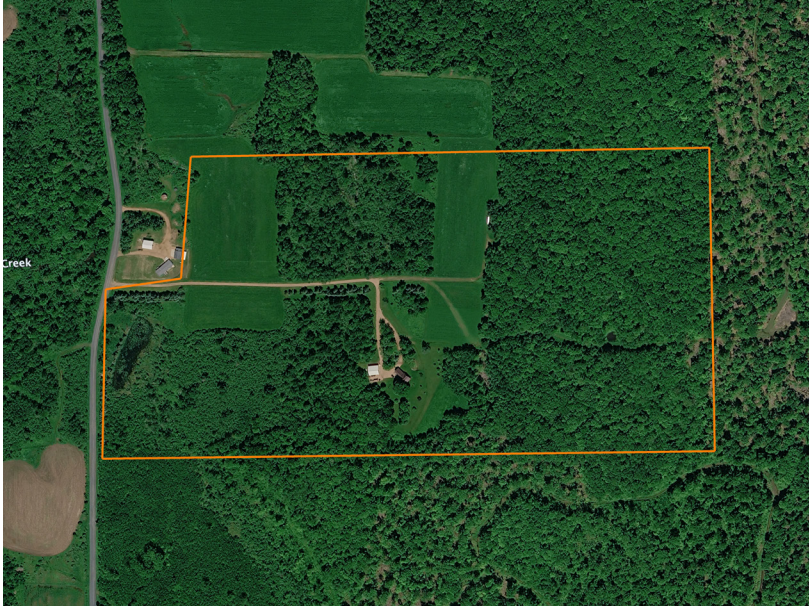

# PRISTINE MARATHON COUNTY RETREAT

COUNTY: **MARATHON**  
STATE: **WISCONSIN**  
ACRES: **73**

## PROPERTY FEATURES

- 62 acres of timber and 11 tillable acres
- 1,526 sq. ft. Ojibwa log home
- 2 bedrooms, loft, and 1 bath
- 40'x36'x10' post frame garage
- Borders 730 acres of WI DNR land on Big Rib River
- Impeccably cared-for roads and trails through the woods
- Minimal hunting pressure for years
- All ladder stands, and 1 box blind included
- 30 miles from Wausau