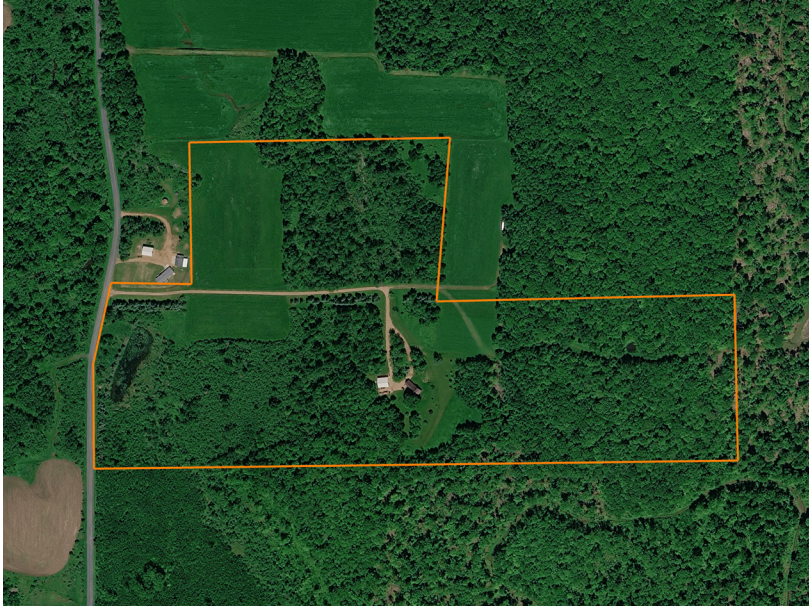

LAND FOR SALE

PRISTINE MARATHON COUNTY RETREAT

COUNTY: **MARATHON**
STATE: **WISCONSIN**
ACRES: **56**

PROPERTY FEATURES

- 1,526 sq. ft. Ojibwa log home
- 2 bedrooms, loft, and 1 bath
- 40'x36'x10' post frame garage
- Borders 730 acres of WI DNR land on Big Rib River
- Impeccably cared-for roads and trails through the woods
- Minimal hunting pressure for years
- All ladder stands, and 1 box blind included
- 30 miles from Wausau
- 60 miles from St. Point
- 85 miles from Eau Claire
- Trophy deer, bear, turkeys, ruffed grouse, and more