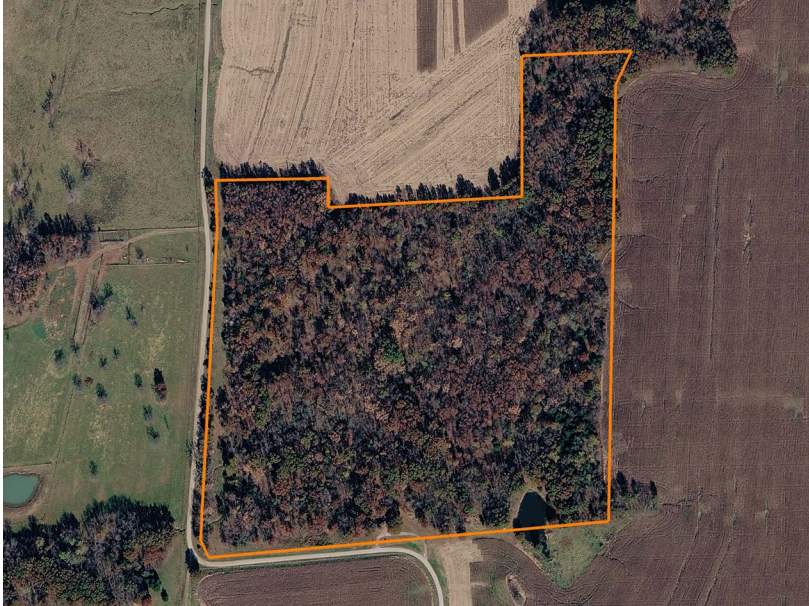

LAND FOR SALE

43 +/- ACRES OF COUNTRY LIVING AND GREAT HUNTING

COUNTY: **LINN**
STATE: **MISSOURI**
ACRES: **43**

PROPERTY FEATURES

- 43 +/- acres
- Abundant wildlife
- Mix of hardwoods and cedars
- 912 square foot home
- Two bed, one bath
- Comfortable living room
- Great for full-time residence or hunting cabin
- Well-maintained gravel road
- Approximately 8 minutes from Laclede, MO
- 2025 taxes: \$548