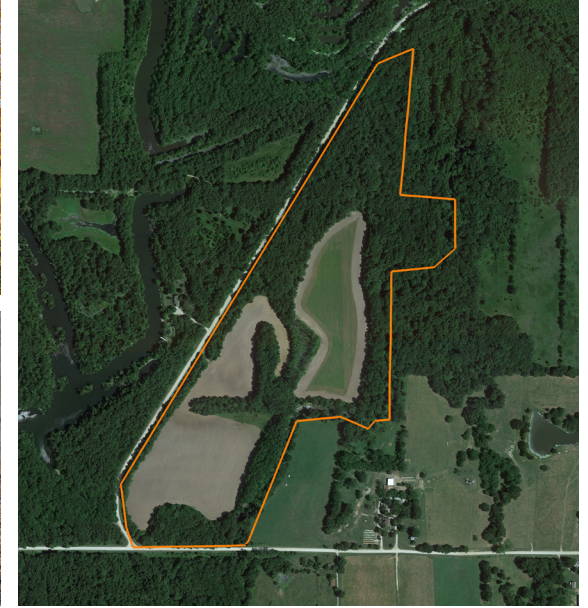

LAND FOR SALE

80 ACRES OF RECREATIONAL AND TILLABLE GROUND NEAR MARAIS DE CYGNES WILDLIFE AREA

COUNTY: **LINN**
STATE: **KANSAS**
ACRES: **80**

PROPERTY FEATURES

- Directly borders the Marais De Cygnes Wildlife Area
- Rare opportunity
- Wet-weather pond providing seasonal water for wildlife
- Approximately 30 +/- acres of tillable ground
- Ideal setup for food plots/waterfowl dev or potential farm income
- Prime location for deer and duck hunting
- Strong wildlife presence due to the adjoining refuge
- 40 minutes from Overland Park
- 1 hour from Kansas City