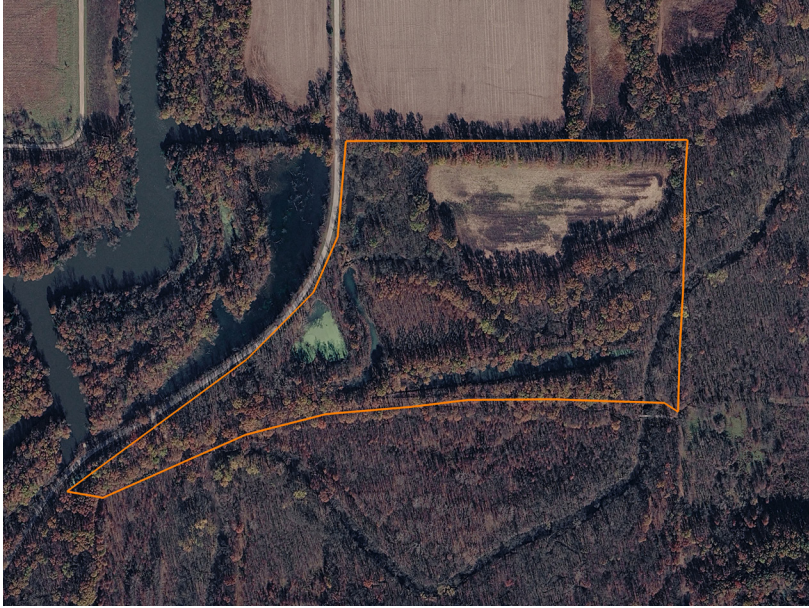

# 47 ACRES ADJOINING MARIS DES CYGNES WILDLIFE REFUGE

COUNTY: **LINN**  
STATE: **KANSAS**  
ACRES: **47**

## PROPERTY FEATURES

- Borders the southern edge of the Marais des Cygnes Wildlife Area
- Two small ponds provide water for wildlife and fishing potential
- One strip pit, adding an additional water feature, and habitat diversity
- Approximately 9 +/- acres of tillable ground for income or food plots
- Mine Creek runs through the southeast corner
- Excellent deer and duck hunting opportunities in a proven area
- Diverse mix of terrain is ideal for wildlife habitat and recreation
- Rare opportunity-land in this area seldom comes up for sale
- Strong potential for a private hunting retreat or weekend getaway