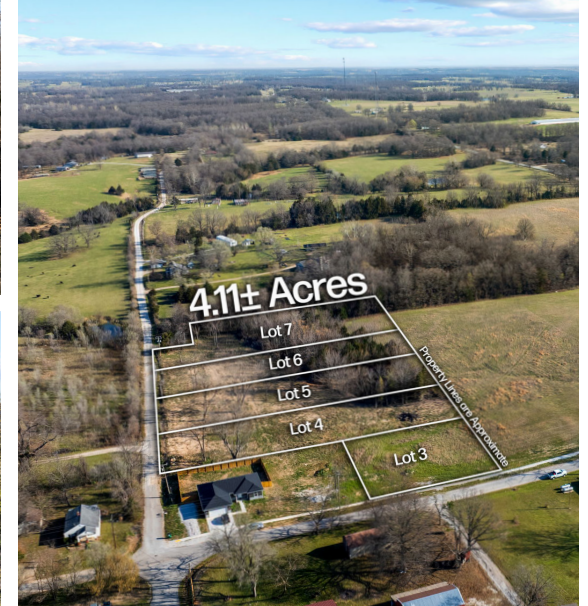

LAND FOR SALE

5 RESIDENTIAL LOTS IN TIGER HILL SUBDIVISION

COUNTY: **DADE**
STATE: **MISSOURI**
ACRES: **4.11**

PROPERTY FEATURES

- 5 continuous residential lots
- Recent survey
- City utilities available
- Lightly cleared
- Lot 3 blacktop frontage
- Lot 5 has a pond
- Mobile home restrictions
- Walking distance to Everton R3 Schools
- A short drive to Stockton Lake
- 45 minutes to Springfield, MO