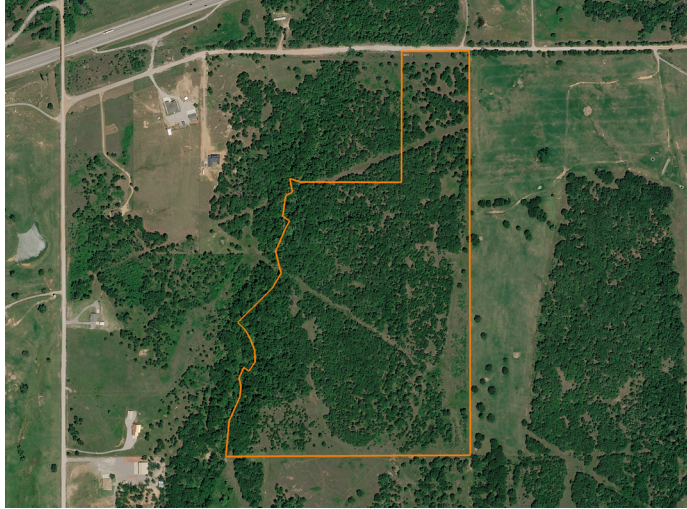

## 66 +/- ACRES WEST OF BRISTOW WITH A PREMIER BUILD SITE

### PROPERTY FEATURES

- 66 +/- acres
- Premier build site
- 2 metal buildings
- Electric in place
- Seclusion
- Creek

COUNTY: **CREEK**

STATE: **OKLAHOMA**

ACRES: **66**

For more information, contact:

**SUMMER WITTY**, Land Broker