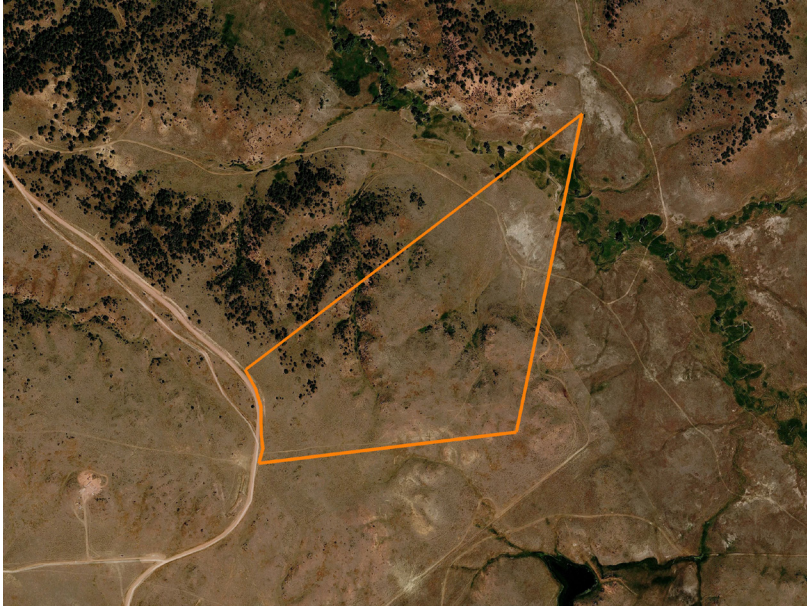

LAND FOR SALE

58 +/- ACRES - COTTONWOOD OVERLOOK ON SAGEBRUSH PLATEAU

COUNTY: **CAMPBELL**
STATE: **WYOMING**
ACRES: **58**

PROPERTY FEATURES

- 12 miles north of Gillette, WY
- 7 miles from NE WY Regional Airport
- 18,000 acre walk-in area 2 miles to the north
- Sagebrush
- Rolling hills
- Grass bottom
- Horse pasture
- Deer/occasional turkey
- Cottonwoods
- Corral Creek (seasonal stream)