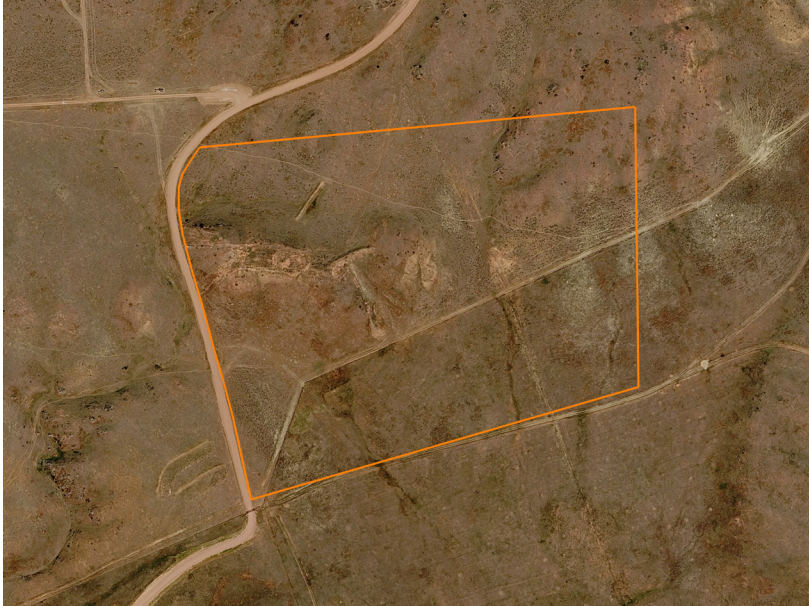

LAND FOR SALE

35 +/- ACRES OF WYOMING OPEN COUNTRY

COUNTY: **CAMPBELL**
STATE: **WYOMING**
ACRES: **35**

PROPERTY FEATURES

- Open country
- Native grassland
- Sagebrush
- Antelope & deer
- 12 miles N of Gillette, WY
- 7 miles from NE WY Regional Airport
- Rock outcroppings
- 430 yards of dirt road frontage
- Accessible
- Private
- Partially fenced