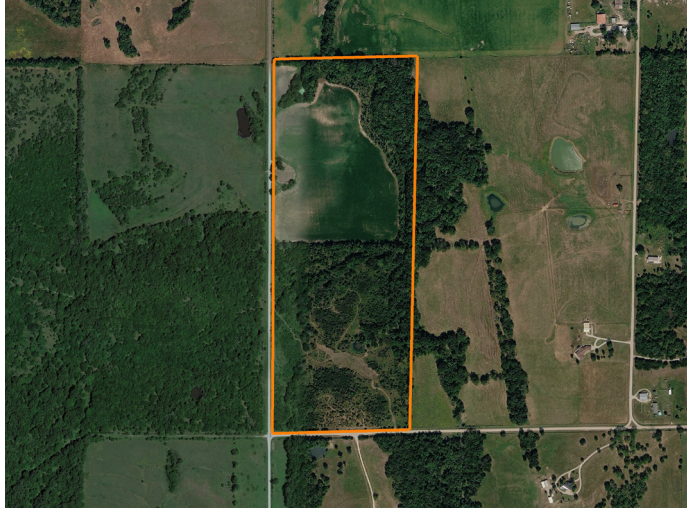

LAND FOR SALE

TURN-KEY HUNTING & INCOME ON SMALL ACREAGE

PROPERTY FEATURES

- Power and rural water available
- 20 acres of tillable cash rented
- Proven deer history
- Redneck blind on 10 foot tower
- Soft side blind on 5 foot tower
- 2 - All Seasons feeders
- 20 minutes NW of Fort Scott
- 100 miles from KC Airport