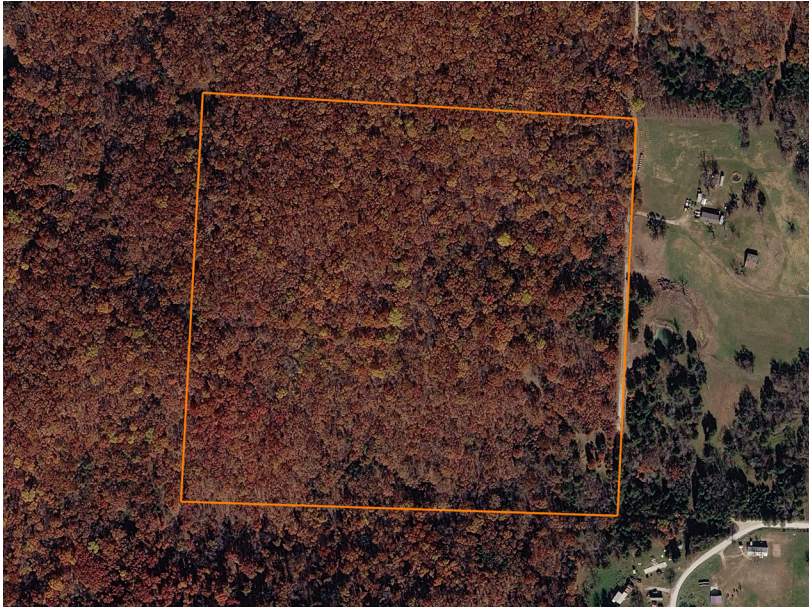

LAND FOR SALE

40.9 ACRE TIMBER TRACT WITH SOLID HUNTING CABIN

COUNTY: **HICKORY**
STATE: **MISSOURI**
ACRES: **40**

PROPERTY FEATURES

- Solid hunting cabin wired for generator power
- 2 gated entrances for secure access
- Strong deer and turkey hunting history
- Mature hardwood timber throughout the property
- Established trail system for easy access
- Multiple tree stands already in place
- Great recreational and hunting property
- Private setting with good access
- Additional adjoining 40 +/- acres also available