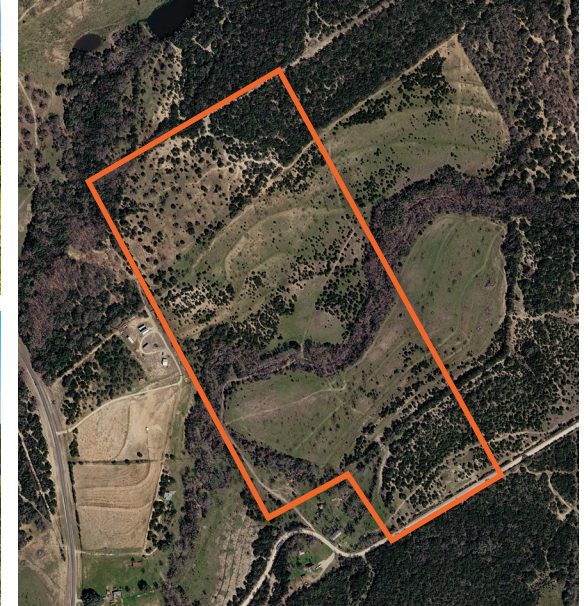

# PRIVACY, RECREATION, AND ENDLESS POTENTIAL NEAR CHALK MOUNTAIN

COUNTY: **ERATH**  
STATE: **TEXAS**  
ACRES: **70**

## PROPERTY FEATURES

- Road frontage on County Road 539
- Chalk Mountain region
- Deer
- Turkey
- Hogs
- 8 miles north of Hico
- 17 miles southeast of Stephenville
- Mix of hardwoods and mesquites
- Great trail system
- Several build sites
- Cattle operation