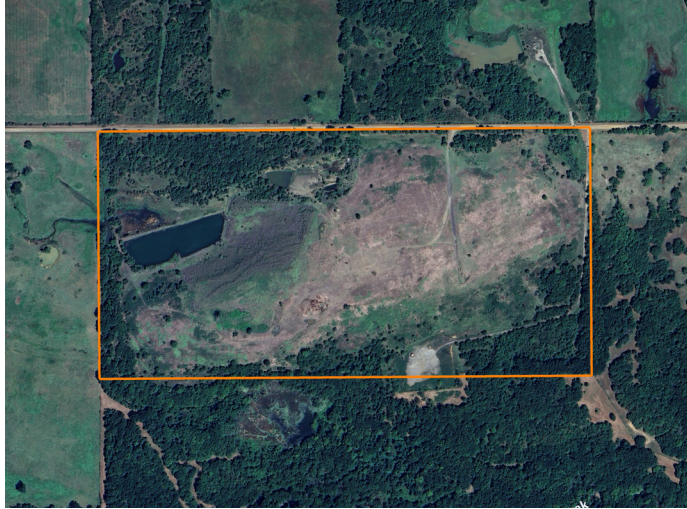

## DIVERSE 80 +/- ACRES IN LE FLORE COUNTY, OKLAHOMA

### PROPERTY FEATURES

- Fully fenced with barbed wire
- 3 water features
- Rolling terrain
- Scenic hilltop views
- Pasture & timber mix
- Ideal for grazing and hunting
- Excellent wildlife habitat
- County road frontage