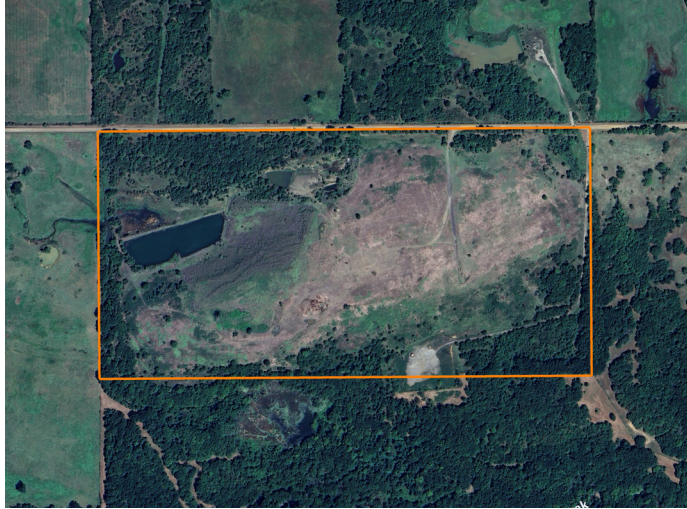

LAND FOR SALE

DIVERSE 80 +/- ACRES IN LE FLORE COUNTY, OKLAHOMA

PROPERTY FEATURES

- Fully fenced with barbed wire
- 3 water features
- Rolling terrain
- Scenic hilltop views
- Pasture & timber mix
- Ideal for grazing and hunting
- Excellent wildlife habitat
- County road frontage