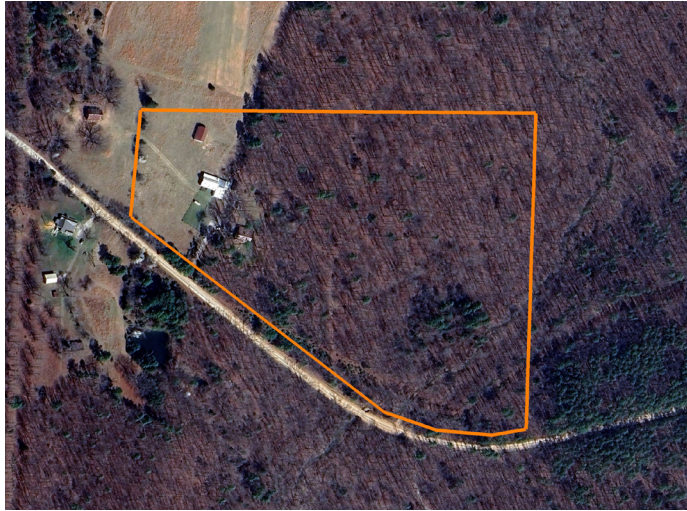

LAND FOR SALE

CHARMING 2 BED, 2 BATH HOME ON 18 ACRES BORDERING MARK TWAIN NATIONAL FOREST

PROPERTY FEATURES

- 2 bedrooms, 2 bathrooms
- 1,074 sq. ft. home with full basement
- Covered porch
- Back deck
- Whole-house propane generator
- 2-car carport
- 18 acres with mature timber & open pasture
- Several barns, outbuildings, and horse stalls
- Fenced yard