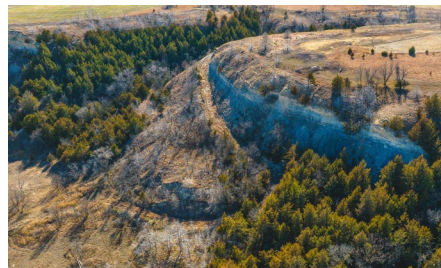

### PROPERTY FEATURES

- 157 +/- acres in Russell County, Kansas
- 68 +/- acres cultivated with NCCPI of 62.4
- Just off the Saline River
- Excellent whitetail deer hunting
- Rio Grande Turkeys
- Upland birds
- Immediate possession
- 1200# Boss Buck feeder and permanent blind
- No mineral rights owned by seller
- 10 minutes N of Gorham, Kansas
- 20 minutes NE of Hays, Kansas