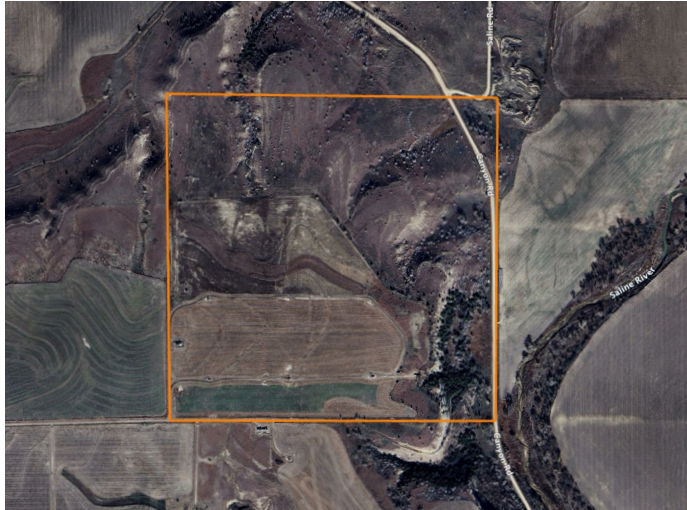

### PROPERTY FEATURES

- 157 +/- acres in Russell County, Kansas
- 68 +/- acres cultivated with NCCPI of 62.4
- Just off the Saline River
- Excellent whitetail deer hunting
- Rio Grande Turkeys
- Upland birds
- Immediate possession
- 1200# Boss Buck feeder and permanent blind
- No mineral rights owned by seller
- 10 minutes N of Gorham, Kansas
- 20 minutes NE of Hays, Kansas