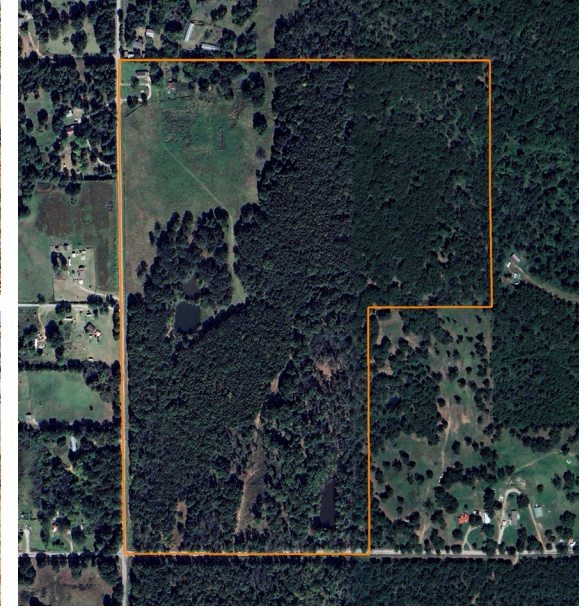

LAND FOR SALE

BUILD, HUNT, OR FISH ON THIS GREAT ROGERS COUNTY 90 +/- ACRES

PRICE: **\$405,000**
COUNTY: **ROGERS**
STATE: **OKLAHOMA**
ACRES: **90**

PROPERTY FEATURES

- 90 +/- acres
- Paved County Road frontage
- Multiple build sites
- 3 stocked ponds
- Mature timber
- Gently rolling topography
- Wet-weather creek
- Fully fenced
- 23 miles to Claremore
- 14 miles to Vinita