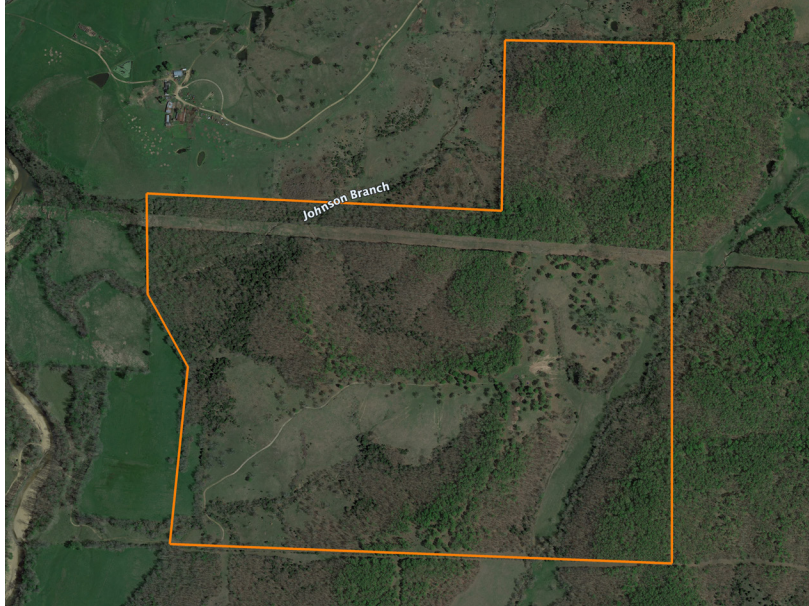

## PROPERTY FEATURES

- Turn-key hunting farm
- 6 clover plots
- 3 creeks
- 40-acre sanctuary
- On a habitat plan (prescribed burns, timber cuts)
- Class 2 soil creek bottom plot
- 3 Redneck box blinds on 10' towers
- New trail system
- Brand new gates
- Terrific deer and turkey history
- 82 miles from Springfield
- 15 mins from Warsaw

## PROPERTY FEATURES

- Prime property to build a home or cabin
- Gorgeous views
- Secluded southern exposure build site
- 25 minutes from I-29 and highway 152
- Well-maintained road only 1/4 mile to asphalt
- Great mix of open pasture and timber
- Beautiful 5 acre lake
- Great hunting
- Strong deer and turkey population
- Fertile soils for hay or row crop production

### PROPERTY FEATURES

- Prime property to build a home or cabin
- Gorgeous views
- Secluded southern exposure build site
- 25 minutes from I-29 and highway 152
- Well-maintained road only 1/4 mile to asphalt
- Great mix of open pasture and timber
- Beautiful 5 acre lake
- Great hunting
- Strong deer and turkey population
- Fertile soils for hay or row crop production