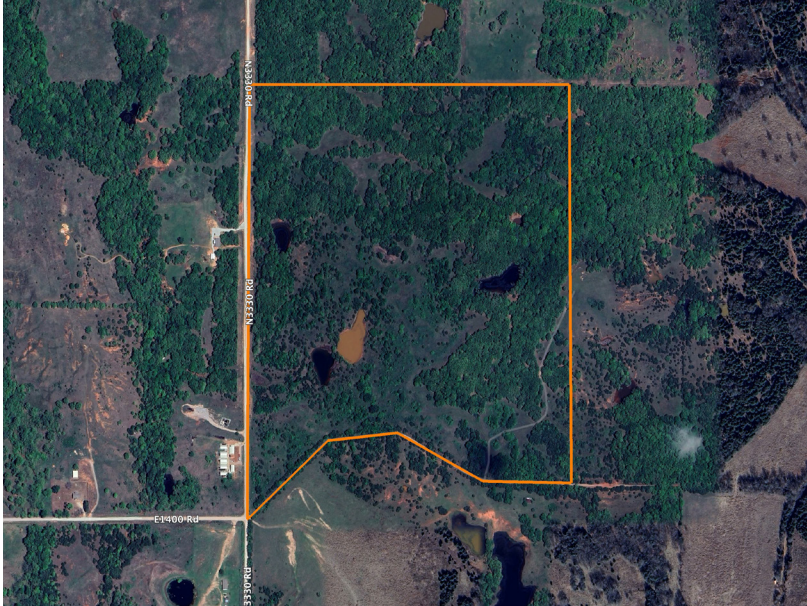

## PROPERTY FEATURES

- Multiple small ponds
- Over 63' of elevation change (1,036' to 1,100')
- 1/2 mile of gravel county road frontage
- Electric available along entire western boundary
- Strong water well production in immediate area
- UTV trails
- Whitetail deer, wild turkey, waterfowl, and wild hogs
- Rolling Crosstimbers and oak timber
- 40% mature hardwoods
- Approximately 41" of annual precipitation
- Multiple build sites