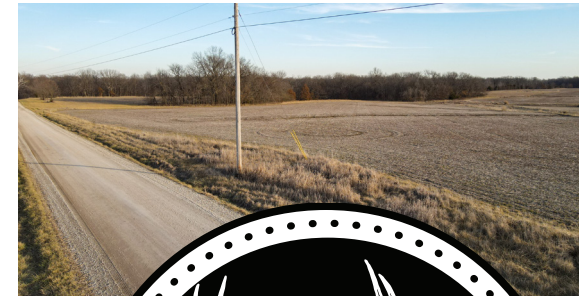

LAND FOR SALE

THE PERFECT 70 ACRE FARM

PRICE: **\$490,000**
COUNTY: **JOHNSON**
STATE: **MISSOURI**
ACRES: **70**

PROPERTY FEATURES

- Rural water available
- Electric available
- 46 tillable acres
- Box blind
- Tons of wildlife
- Strong deer history
- Perfect build site
- Income from cash rents
- Deer, turkey, and duck hunting
- Less than 1 hour from KC