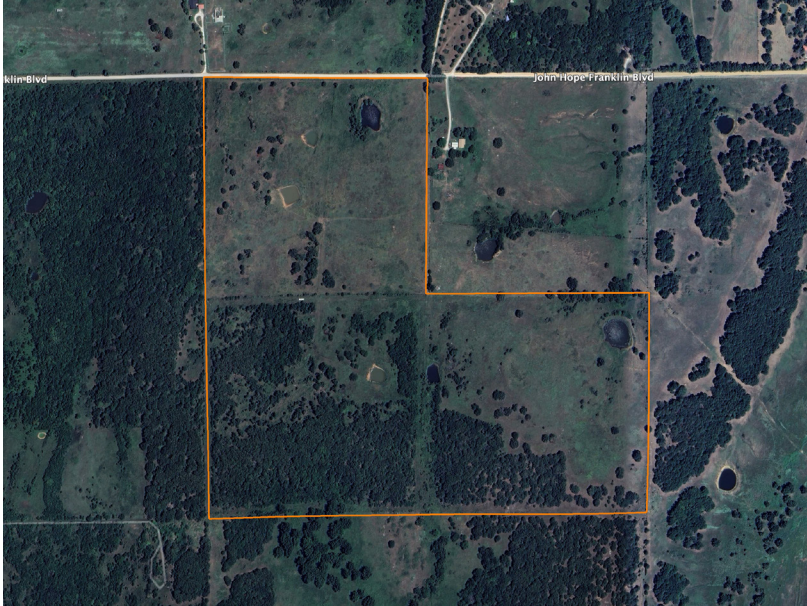

LAND FOR SALE

120 +/- ACRES OF PRIME PASTURELAND IN MCINTOSH COUNTY

PRICE: **\$450,000**
COUNTY: **MCINTOSH**
STATE: **OKLAHOMA**
ACRES: **120**

PROPERTY FEATURES

- 6 ponds
- Full perimeter-fenced with cross-fencing creating 4 smaller pastures
- Rural water and electric available at the road
- 7 miles to Checotah
- 20 minutes to Lake Eufaula State Park
- 30 minutes to Muskogee
- 1 hour to Fort Gibson Lake
- 1 hour 15 minutes to Tulsa
- 3 miles to Highway 69, 4.5 miles to Highway 266, 5 miles to I-40