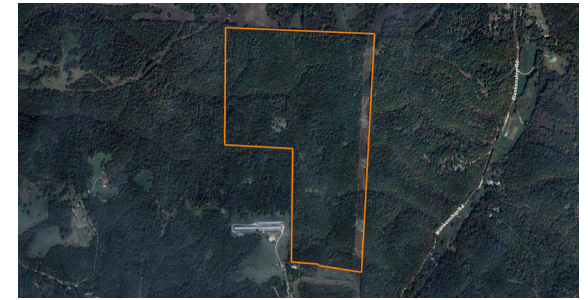

LAND FOR SALE

GORGEOUS 80 ACRE FARM WITH GREAT DEER HUNTING IN BUCHANAN COUNTY

PRICE: **\$725,800**
COUNTY: **MCDONALD**
STATE: **MISSOURI**
ACRES: **191**

PROPERTY FEATURES

- Beautiful mix of hardwoods and cedars
- Stunning ridge-top views
- Multiple cleared and developed food plots
- Established doe and buck bedding
- Well-maintained roads throughout the property
- Multiple stand locations
- Proven big buck history
- Thriving turkey population
- Pond
- 5 miles to Noel
- 9 miles to Pineville
- 23 miles to Bentonville, AR