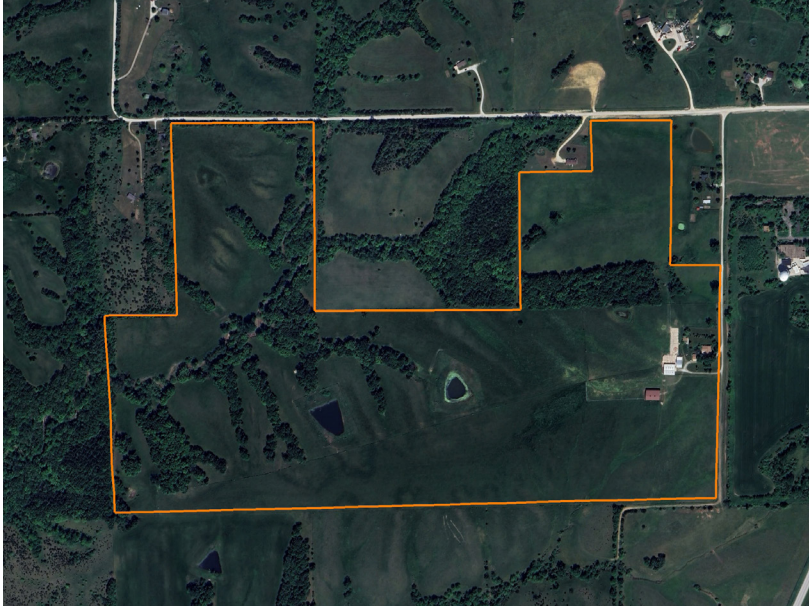

# EXCEPTIONAL GRASS FARM WITH LARGE BARN AND HOME

PRICE: **\$1,500,000**

COUNTY: **ADAIR**

STATE: **MISSOURI**

ACRES: **174**

## PROPERTY FEATURES

- Abundant grass
- 4 bed, 3 bath home
- 60'x90' barn
- 60'x70' barn
- Pipe corral and working pens
- Whole house generator
- 2-car garage
- Quiet setting
- Less than 5 miles from Kirksville