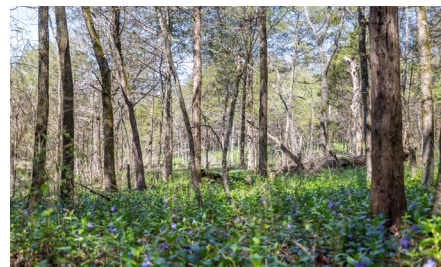

LAND FOR SALE

20 ACRES CLOSE TO TABLE ROCK LAKE

PROPERTY FEATURES

- Highway frontage
- New driveway
- Close to Table Rock Lake
- New survey
- Wooded
- Wildlife
- Close to Shell Knob
- Great build spots
- No restrictions