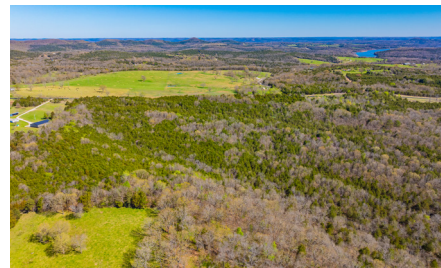

LAND FOR SALE

20 ACRES CLOSE TO TABLE ROCK LAKE

PROPERTY FEATURES

- Highway frontage
- New driveway
- Close to Table Rock Lake
- New survey
- Wooded
- Wildlife
- Close to Shell Knob
- Great build spots
- No restrictions