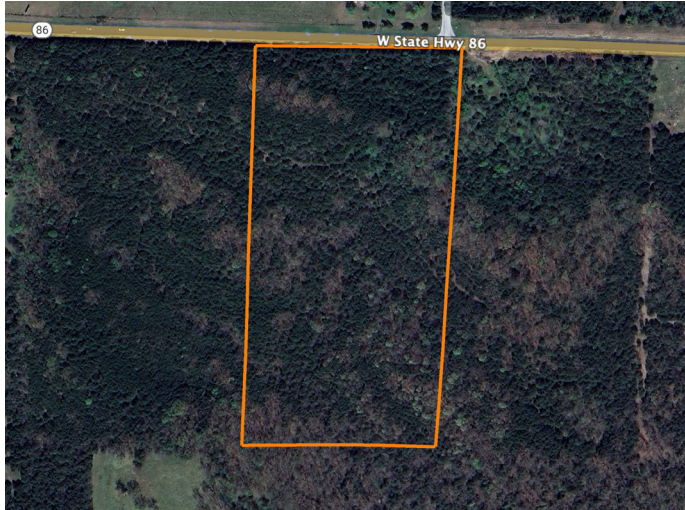

LAND FOR SALE

20 ACRES CLOSE TO TABLE ROCK LAKE

PROPERTY FEATURES

- Highway frontage
- New driveway
- Close to Table Rock Lake
- New survey
- Wooded
- Wildlife
- Close to Shell Knob
- Great build spots
- No restrictions

PRICE: **\$120,000**

COUNTY: **STONE**

STATE: **MISSOURI**

ACRES: **20**