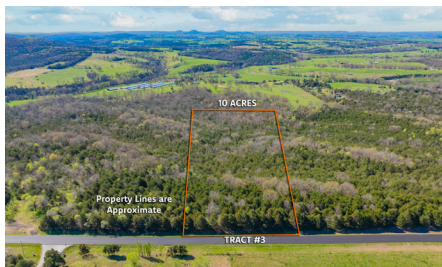

LAND FOR SALE

20 ACRES CLOSE TO TABLE ROCK LAKE

PROPERTY FEATURES

- Highway frontage
- New driveway
- Close to Table Rock Lake
- New survey
- Wooded
- Wildlife
- Close to Shell Knob
- Great build spots
- No restrictions

PRICE: **\$120,000**

COUNTY: **STONE**

STATE: **MISSOURI**

ACRES: **20**