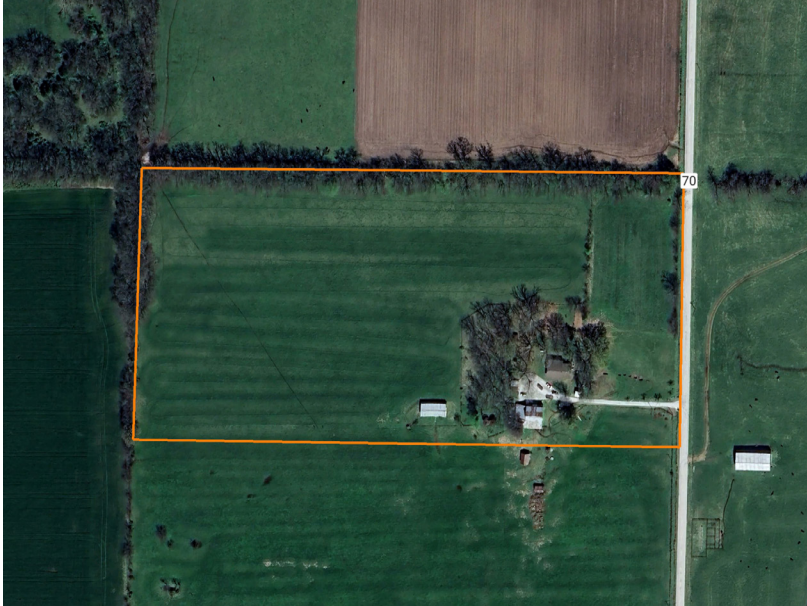

LAND FOR SALE

CHARMING 20 +/- ACRE HOBBY FARM OUTSIDE OF CARTHAGE

PRICE: **\$490,000**
COUNTY: **JASPER**
STATE: **MISSOURI**
ACRES: **20**

PROPERTY FEATURES

- 20 +/- acres of beautiful pasture
- Class II soils, Newtonia, and Maple Grove silt loams
- Fully fenced
- 3,000 square foot home
- 4 bed, 3 bath
- Two full living quarters
- Downstairs kitchen and laundry room
- Older barn
- Additional outbuildings
- Private well
- Barton County Electric
- 15 minutes to Carthage
- 36 minutes to Joplin
- Less than an hour to Springfield