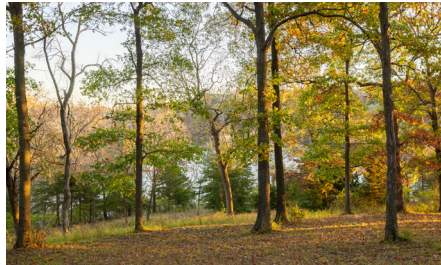

LAND FOR SALE

SECLUDED OASIS IN THE HEART OF LEES SUMMIT

PROPERTY FEATURES

- 3 bedrooms and 1 full bath ranch
- Existing home is perfect for a guest home or mother-in-law suite
- Multiple scenic build sites
- 40'x70' shop with kitchen, bath, office, dog kennels
- Property overlooks beautiful 25 +/- acre lake
- Secluded lot at the end of dead-end street
- Excellent deer and turkey hunting
- Minutes from shopping, restaurants, and hospital